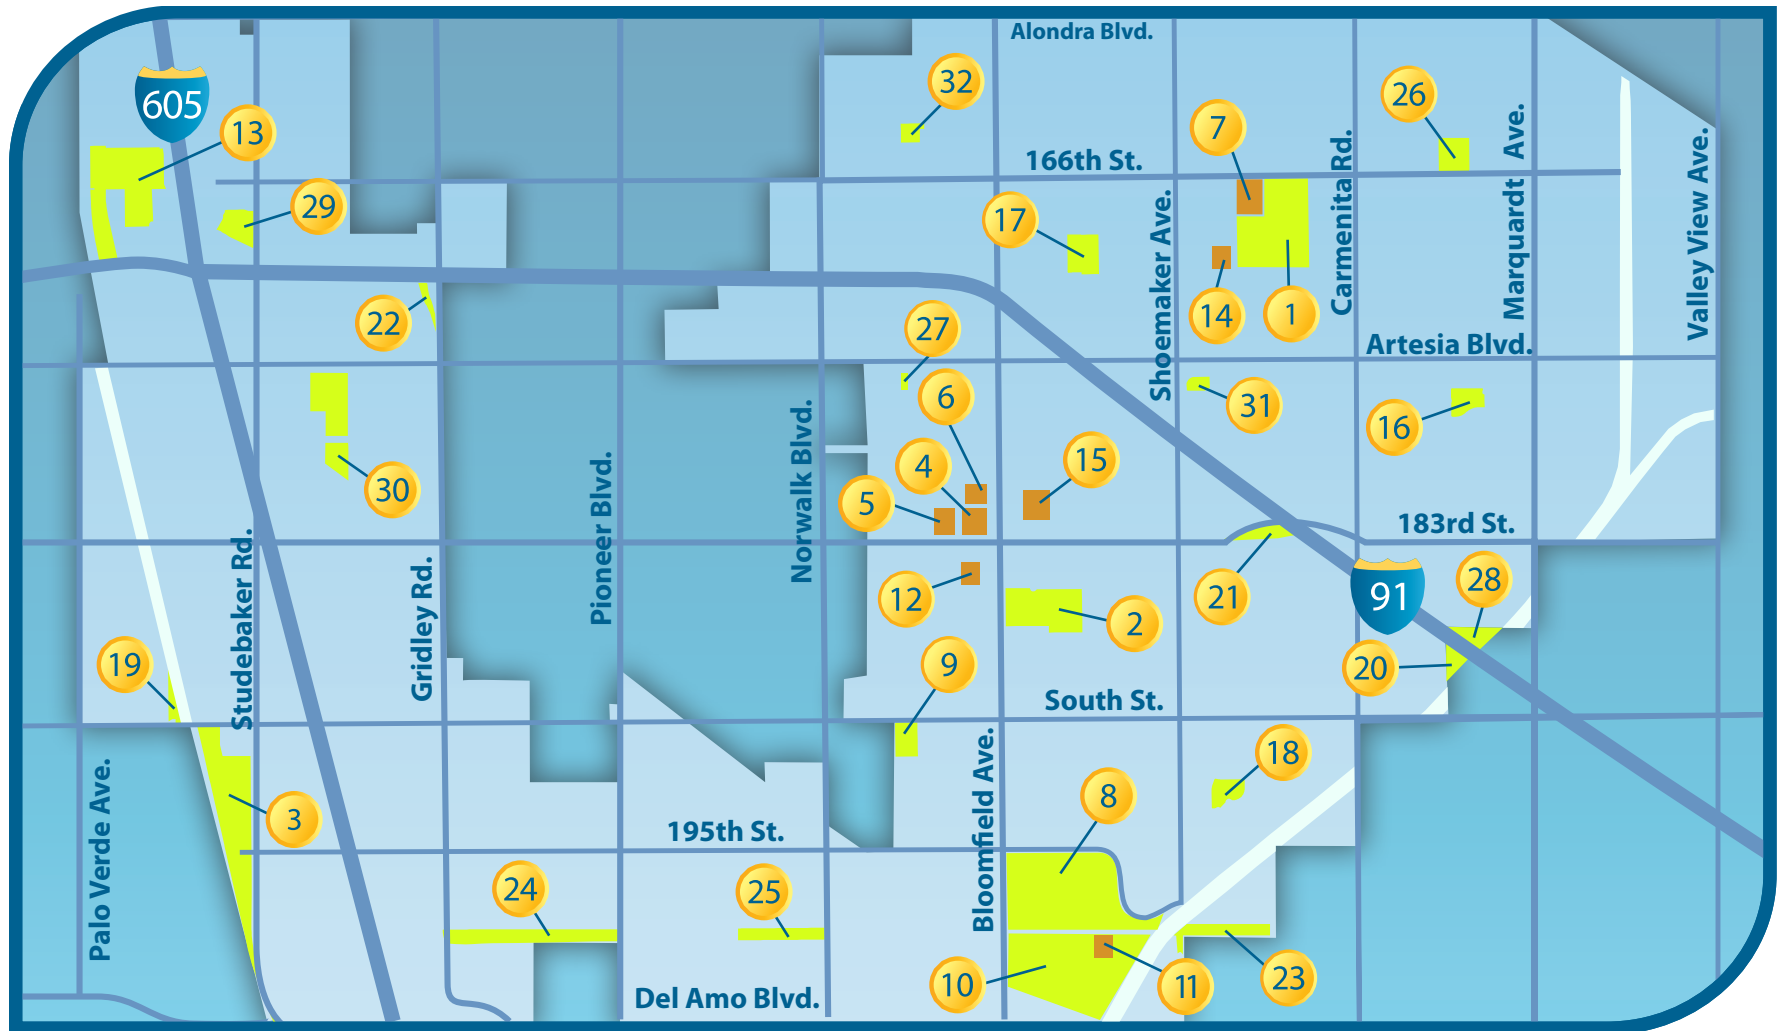

City of Cerritos City Facilities Map

COMMUNITY CENTERS

- 1. Cerritos Park East**
13234 E. 166th St.
(562) 407-2611
- 2. Heritage Park**
18600 Bloomfield Ave.
(562) 916-8570
- 3. Liberty Park**
19211 Studebaker Rd.
(562) 916-8565

SPECIAL FACILITIES

- 4. Cerritos City Hall**
Bloomfield at 183rd St.
(562) 860-0311
- 5. Cerritos Sheriff's Station/
Community Safety Center**
18135 Bloomfield Ave.
(562) 860-0044
- 6. Cerritos Library**
18025 Bloomfield Ave.
(562) 916-1350
- 7. Cerritos Olympic Swim
and Fitness Center**
13150 E. 166th St.
(562) 407-2600
- 8. Don Knabe Community Regional Park**
19700 Bloomfield Ave.
(562) 924-5144
- 9. Cerritos Senior Center
at Pat Nixon Park**
12340 South St.
(562) 916-8550

NEIGHBORHOOD STAFFED PARKS

- 16. Friendship Park**
13650 Acoro St.
- 17. Frontier Park**
16910 Maria Ave.
(562) 407-2648
- 18. Sunshine Park**
19310 Vickie Ave.
- 19. Westgate Park**
18830 San Gabriel
(562) 916-8580

OTHER NEIGHBORHOOD PARKS

- 20. Bettencourt Park**
13575 Andy St.
- 21. Brookhaven Park**
13167 Brookhaven Ave.
- 22. Ecology Park**
17133 Gridley Rd.
- 23. El Rancho Verde Park**
7815 Denni St.
- 24. Gridley Park**
Gridley and Yearling
- 25. Jim Edwards Park**
Jacob and Yearling
- 26. Joe A. Gonsalves Park**
13611 E. 166th St.
- 27. Loma Park**
17503 Stark St.
- 28. Rainbow Park**
18600 S. Linda Cir.
- 29. Reservoir Hill Park**
16733 Studebaker Rd.
- 30. Rosewood Park**
17715 Eric Ave.
- 31. Saddleback Park**
13037 Acoro St.
- 32. Satellite Park**
12410 Ash Creek Rd.