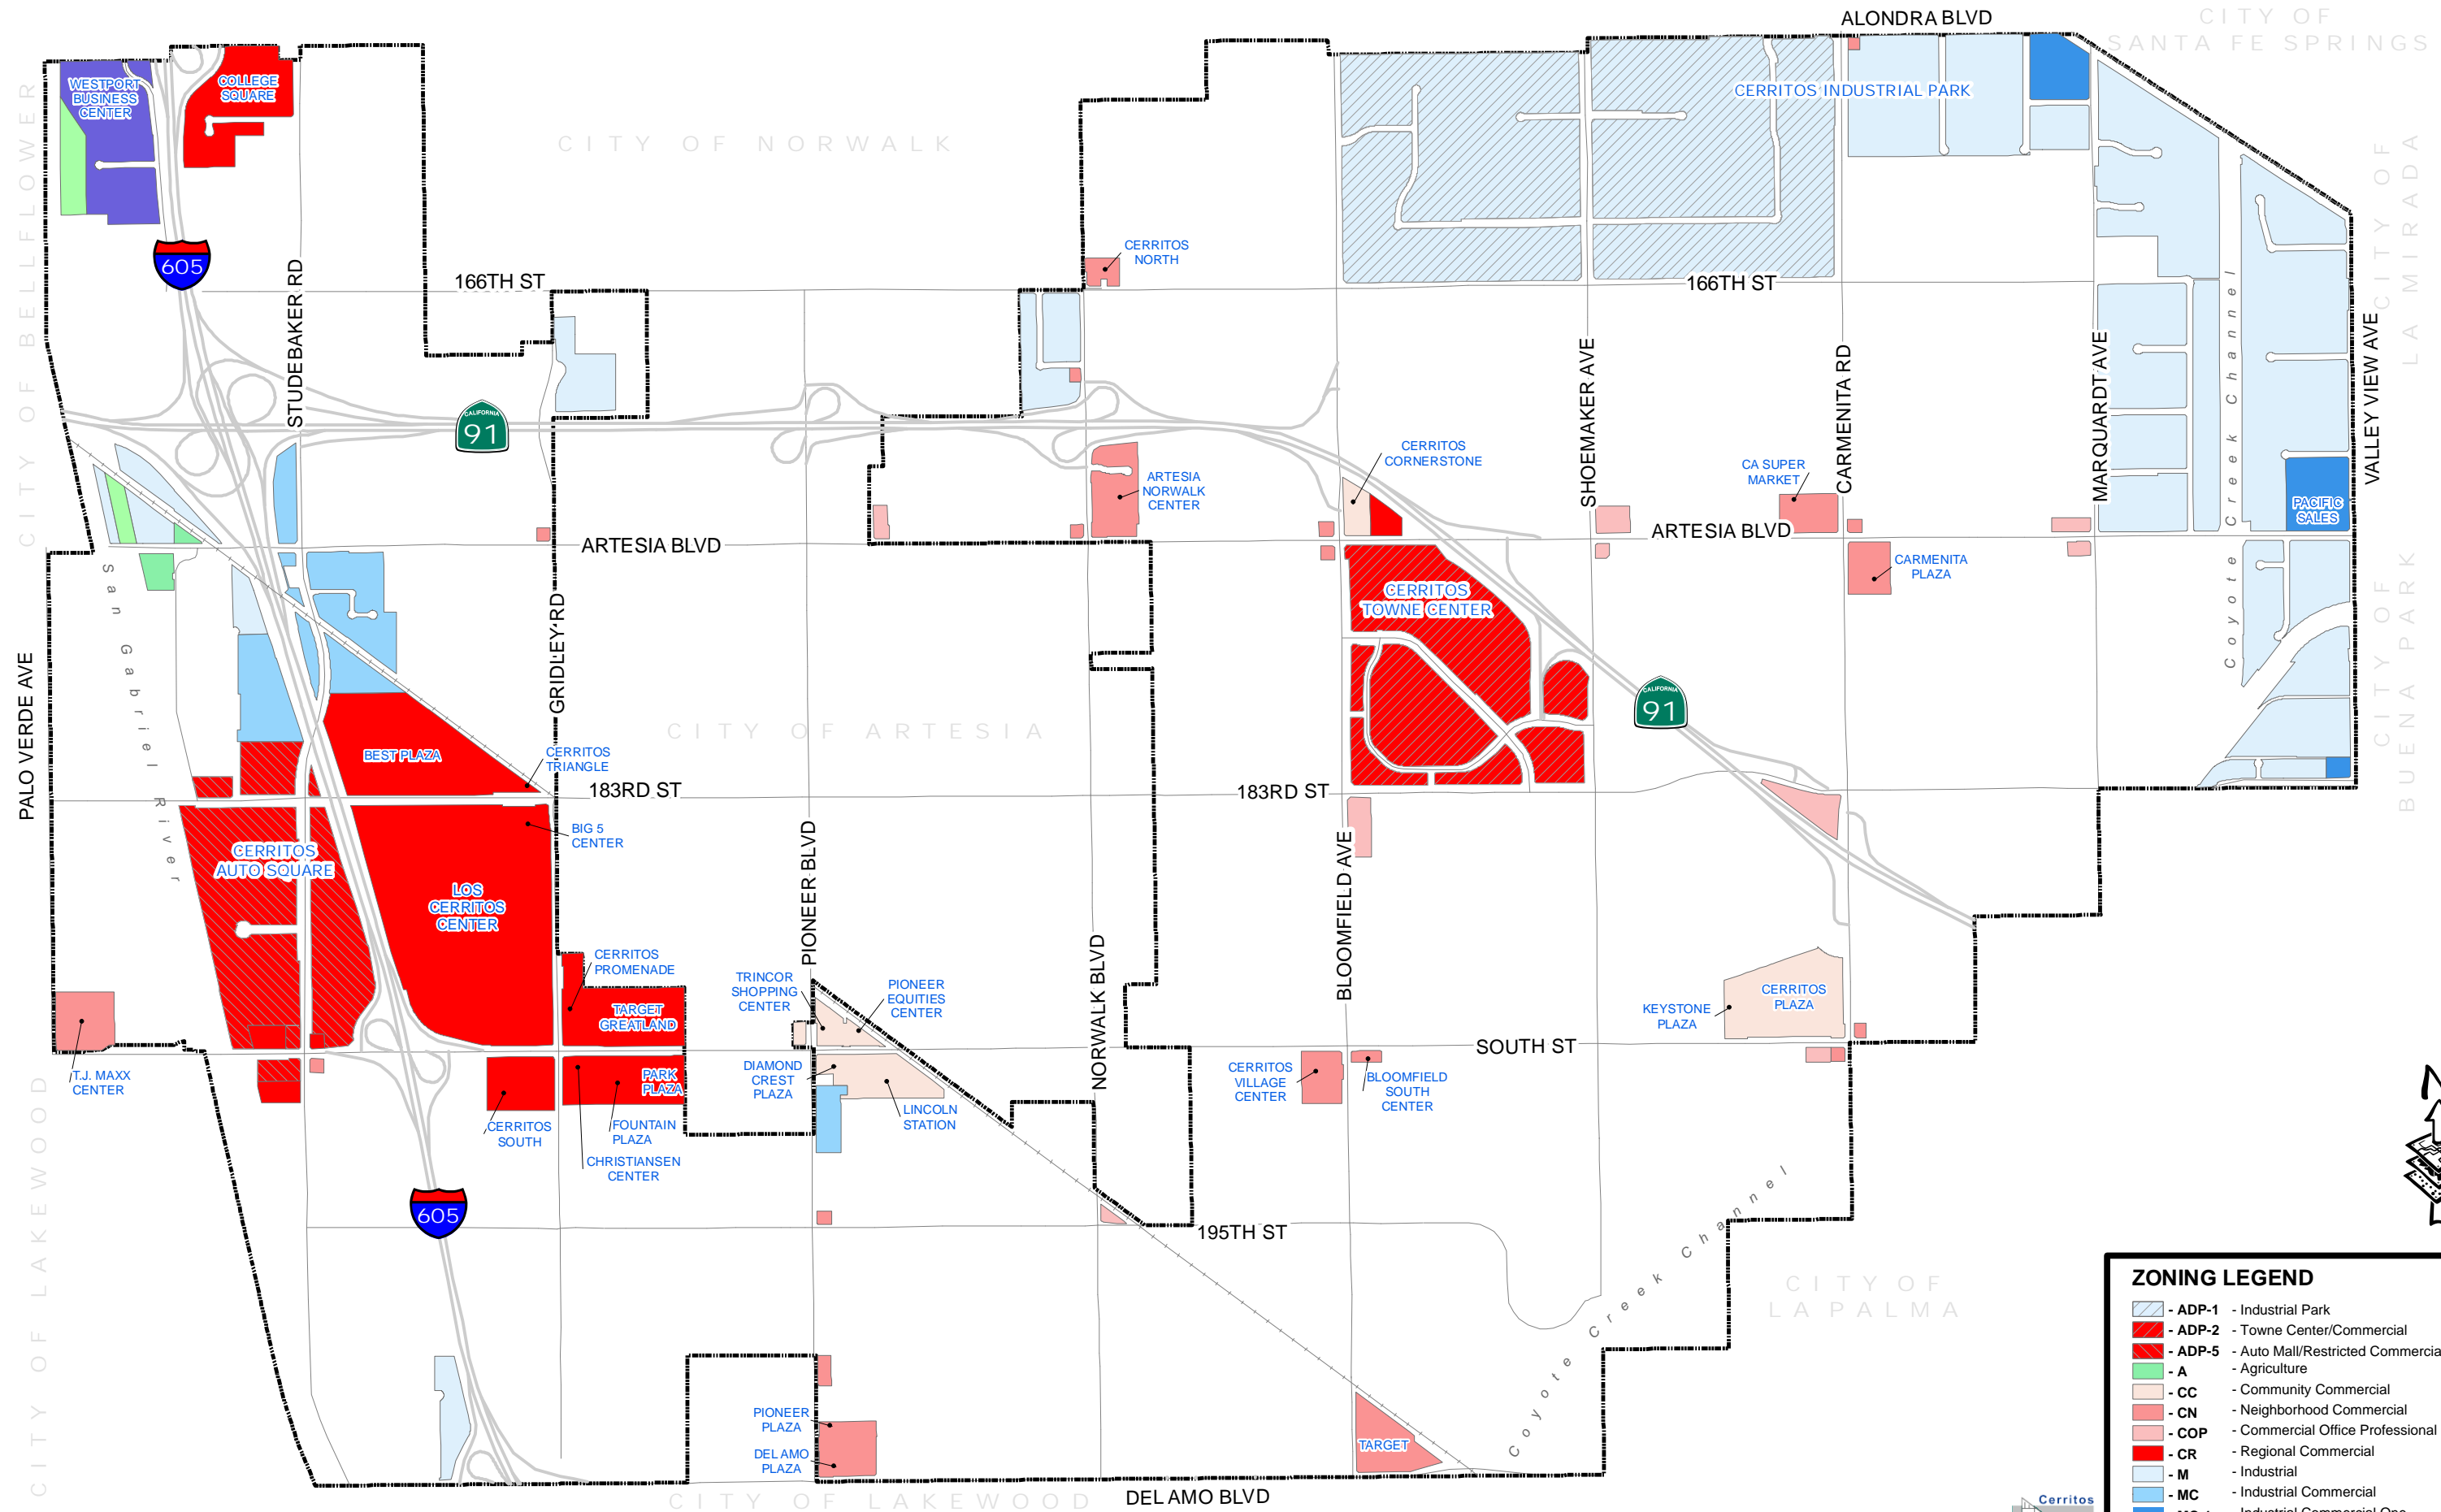

Cerritos Business Zones

ZONING LEGEND	
	- ADP-1 - Industrial Park
	- ADP-2 - Towne Center/Commercial
	- ADP-5 - Auto Mall/Restricted Commercial
	- A - Agriculture
	- CC - Community Commercial
	- CN - Neighborhood Commercial
	- COP - Commercial Office Professional
	- CR - Regional Commercial
	- M - Industrial
	- MC - Industrial Commercial
	- MC-1 - Industrial Commercial One
	- MC-2 - Industrial Commercial Two
	- OS-1 - Open Space - Overlay

October, 2009

F:\Appdata\Gismaps\Projects\Master\Zoning\business_zone_0909.mxd